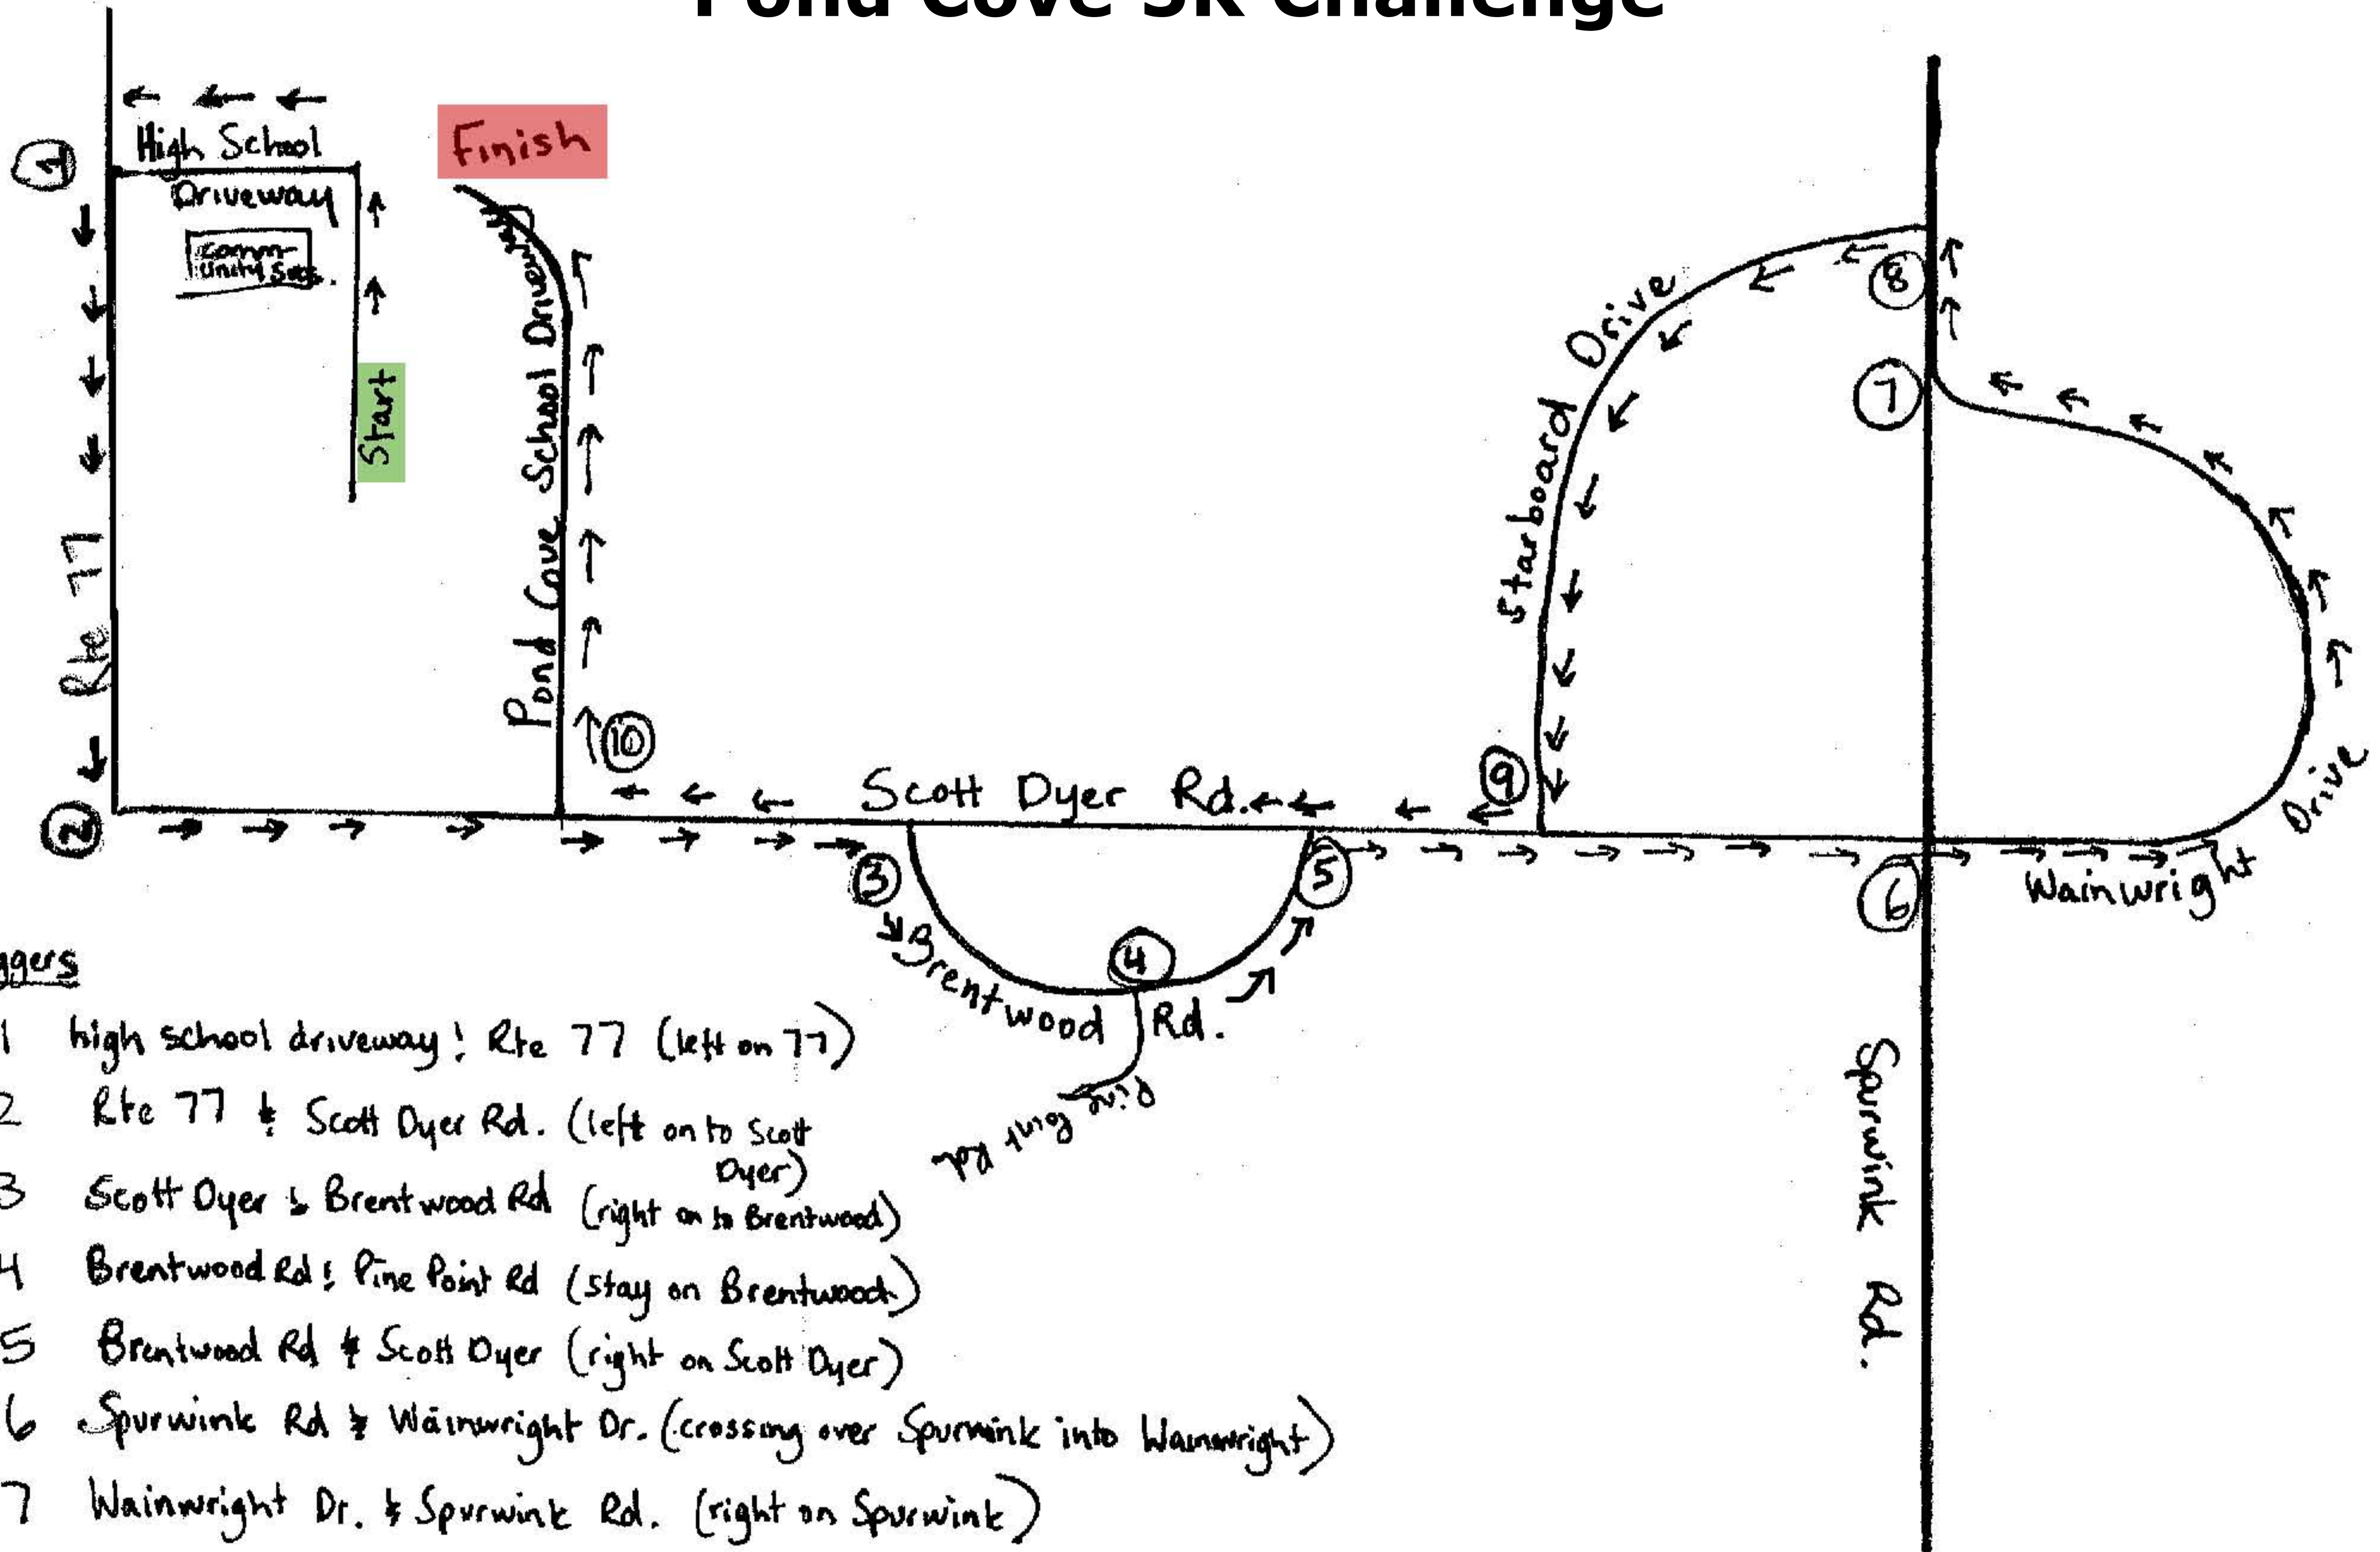

# Pond Cove 5K Challenge

## Flaggers

- # 1 high school driveway! Rte 77 (left on 77)
- # 2 Rte 77 & Scott Dyer Rd. (left on to Scott Dyer)
- # 3 Scott Dyer & Brentwood Rd (right on to Brentwood)
- # 4 Brentwood Rd & Pine Point Rd (stay on Brentwood)
- # 5 Brentwood Rd & Scott Dyer (right on Scott Dyer)
- # 6 Spurwink Rd & Wainwright Dr. (crossing over Spurwink into Wainwright)
- # 7 Wainwright Dr. & Spurwink Rd. (right on Spurwink)
- # 8 Spurwink & Starboard Dr. (left on to Starboard Dr.)
- # 9 Starboard Dr. & Scott Dyer Rd (right on to Scott Dyer)
- # 10 Pond Cove School Driveway (right into Driveway)